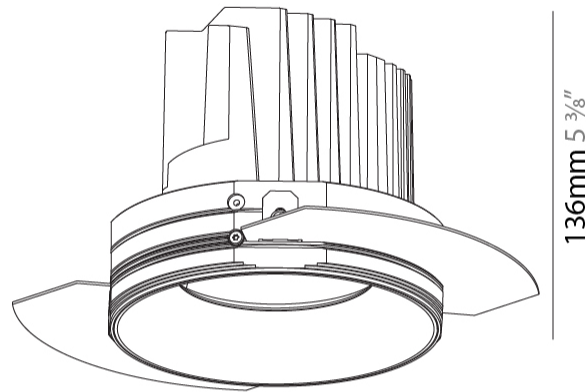

GENERAL

Series: Bioniq
Subseries: Bioniq Round Semi Adjustable
Brand: Prolicht
Division: Architectural
Mounting Type: Trimless
Mounting Location: Ceiling
Subcategory: Downlight

PHYSICAL

Shape: Round
Diameter (mm): 125
Diameter (in): 4 ¹⁵/₁₆
Height (mm): 136
Height (in): 5 ³/₈
Ceiling Thickness (mm): 10 / 12.5 / 15 / 25
Ceiling Thickness (in): 3/8 or 1/2 or 9/16 or 1
Min. Recessing Depth (mm): 150
Min. Recessing Depth (in): 5 ⁷/₈
Light Distribution: Adjustable / Downlight
Fixture Finish: SSR / BKV / CWI / CRY / HAB / UFT / ITA / RUA / FTG / MYG / LOD / PUS / FRO / FUP / KIA / POP / BLS / SPG / MEY / GOH / GUM / CHC / COM / ABZ / JAG / OBR / MOS / ROR
Fixture Material: Aluminum Die Cast

ELECTRICAL

Lamp Type: LED (Zhaga Standard)
Input Wattage (W): 27.6
Total Output Wattage (W): 25.10
Driver Included: No
Driver Location: Recessed Housing
Input Voltage (V): 120 - 277
Constant Current (MA): 700mA

LED

Number of LEDs: 1
Color Temperature (°K): 2700 / 3000 / 3500 / 4000
Max. Delivered Lumen (lm): 2030 / 2080 / 2186 / 2230
Nominal Lumen (lm): 3210 / 3290 / 3459 / 3530
Efficiency (%): 63.1/61.5/63.2%
Lamp Life (hrs): 50000

OPTICAL

Reflector°: 10, 16, 36

RATINGS AND CERTIFICATIONS

Certified By: Certified for North American Standards
IP rating: IP20

Ø 136mm 5 ³/₈"

140mm 5 1/2"	150mm 5 7/8"	10 | 12 1/2 | 15 | 25mm 3/8" | 1/2" | 9/16" | 1"	10°	355°		
A